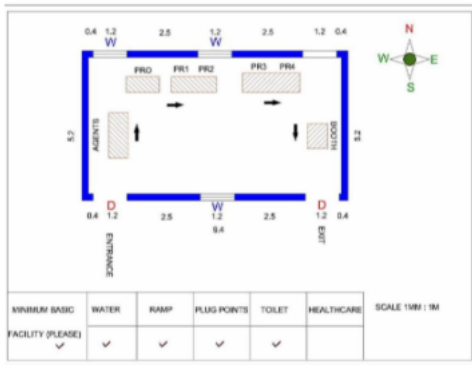

Nazri Naksha

Google Map View

Polling Station Building Front View

Polling Station Front View

Cad View

Key MAP View