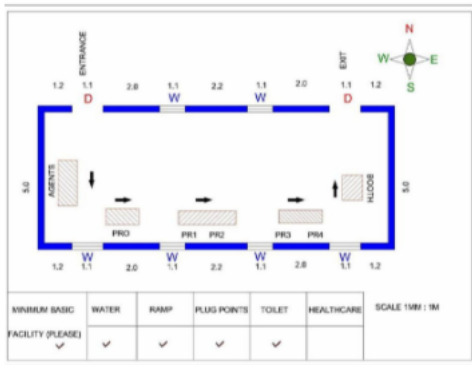

Nazri Naksha

Google Map View

Polling Station Building Front View

Polling Station Front View

Cad View

Key MAP View