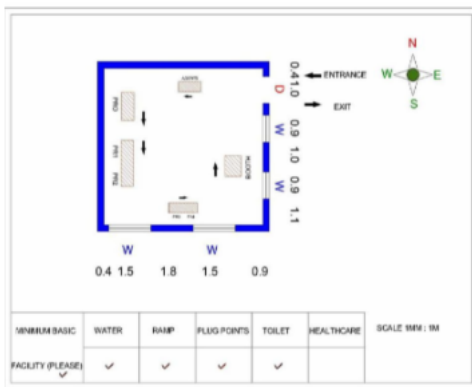

Nazri Naksha

Google Map View

Polling Station Building Front View

Polling Station Front View

Cad View

Key MAP View