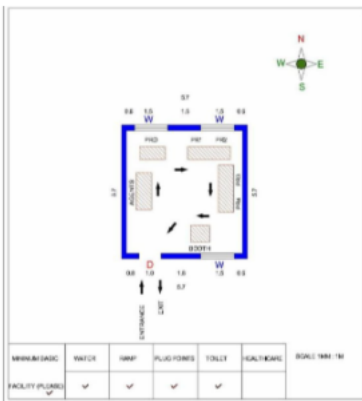

Nazri Naksha

Google Map View

Polling Station Building Front View

Polling Station Front View

Cad View

Key MAP View