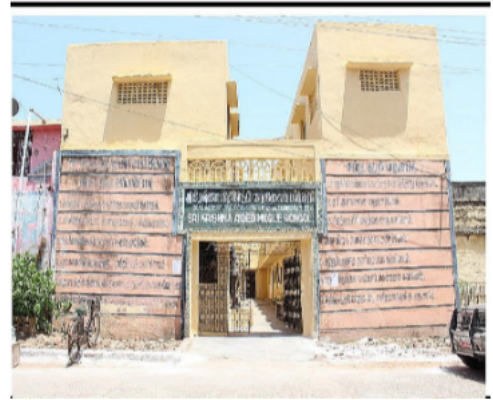

Polling Station Front View