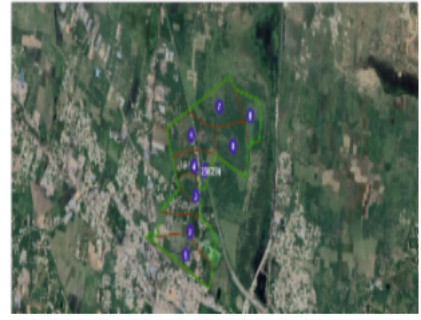

Nazri Naksha

Google Map View