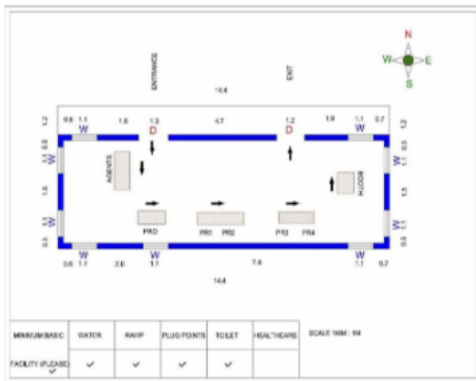

Nazri Naksha

Google Map View

Polling Station Building Front View

Polling Station Front View

Cad View

Key MAP View