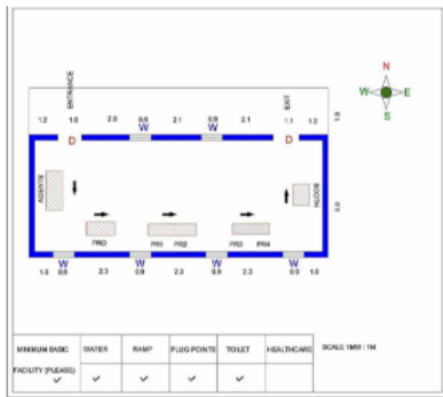

Nazri Naksha

Google Map View

Polling Station Building Front View

Polling Station Front View

Cad View

Key MAP View