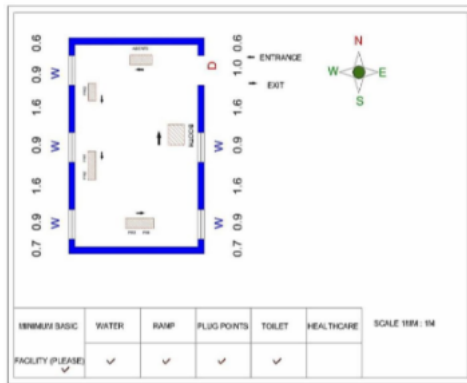

Nazri Naksha

Google Map View

Polling Station Building Front View

Polling Station Front View

Cad View

Key MAP View