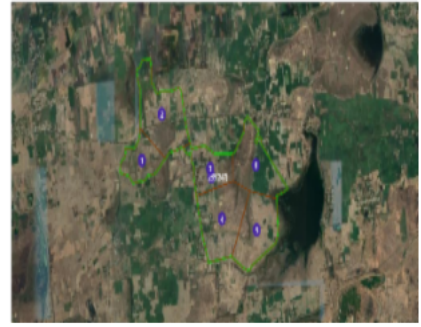

Nazri Naksha

Google Map View