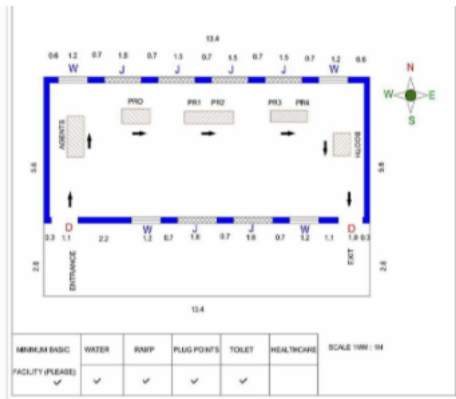

Nazri Naksha

Google Map View

Polling Station Building Front View

Polling Station Front View

Cad View

Key MAP View