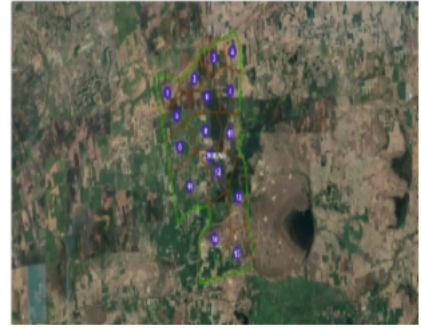

Nazri Naksha

Google Map View