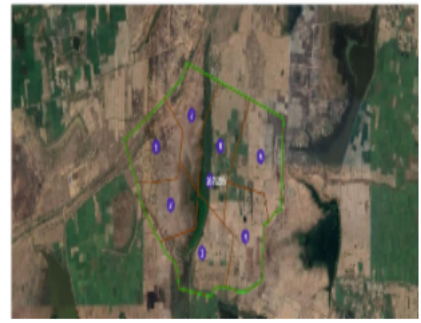

Nazri Naksha

Google Map View