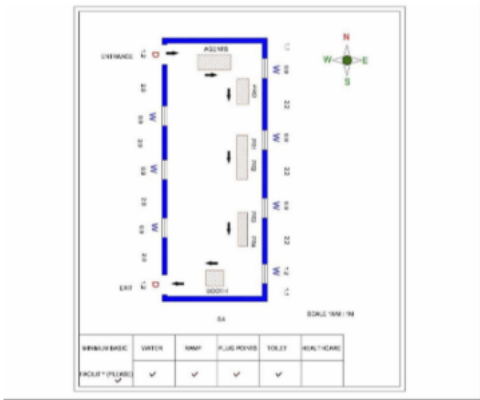

Nazri Naksha

Google Map View

Polling Station Building Front View

Polling Station Front View

Cad View

Key MAP View