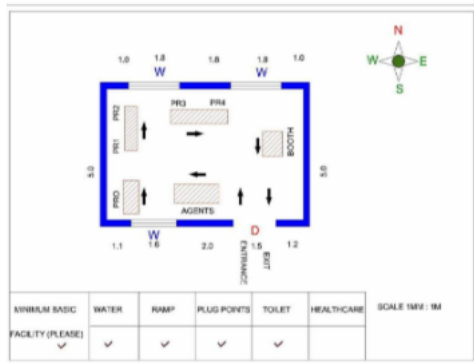

Nazri Naksha

Google Map View

Cad View