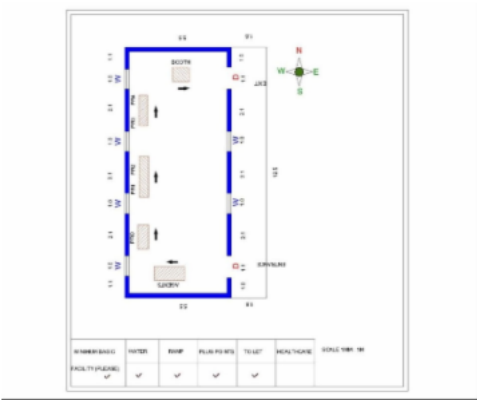

Nazri Naksha

Google Map View

Polling Station Building Front View

Polling Station Front View

Cad View

Key MAP View