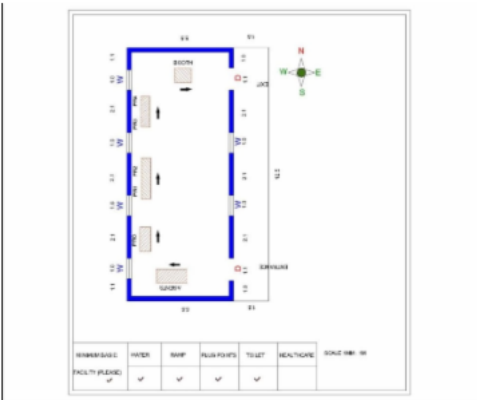

Nazri Naksha

Google Map View

Polling Station Building Front View

Polling Station Front View

Cad View

Key MAP View