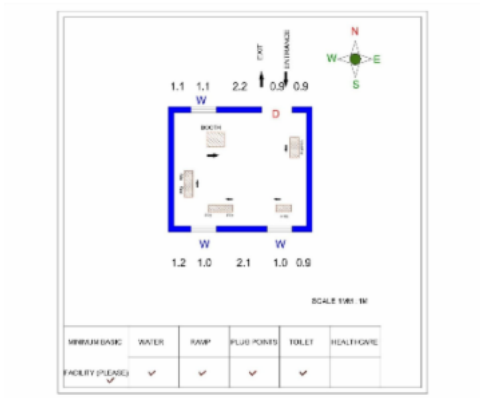

Nazri Naksha

Google Map View

Polling Station Building Front View

Polling Station Front View

Cad View

Key MAP View