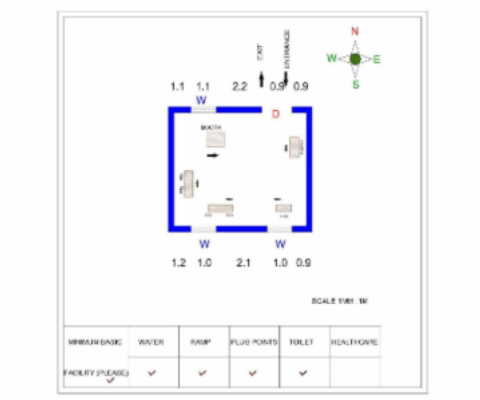

Nazri Naksha

Google Map View

Cad View