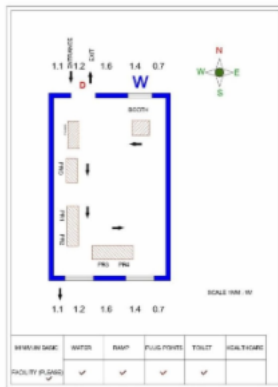

Nazri Naksha

Google Map View

Polling Station Building Front View

Polling Station Front View

Cad View

Key MAP View