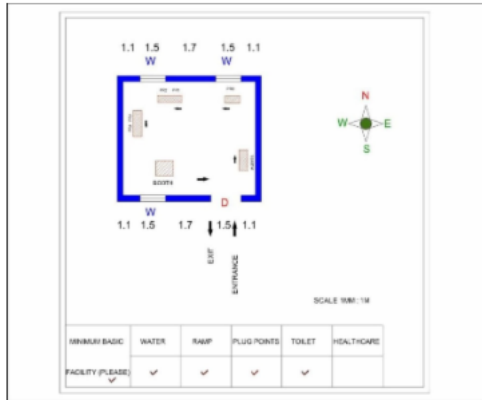

Nazri Naksha

Google Map View

Polling Station Building Front View

Polling Station Front View

Cad View

Key MAP View