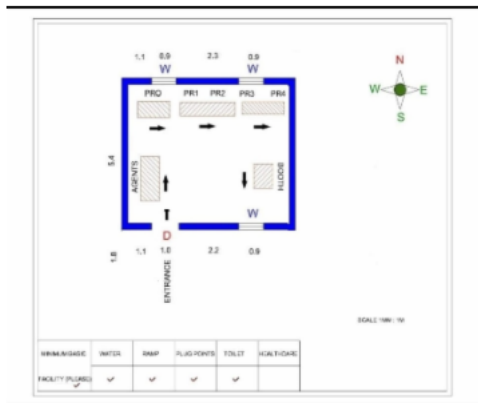

Nazri Naksha

Google Map View

Cad View