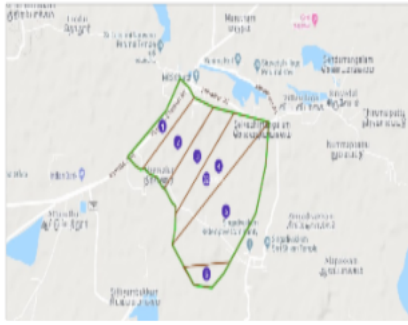

Nazri Naksha

Google Map View