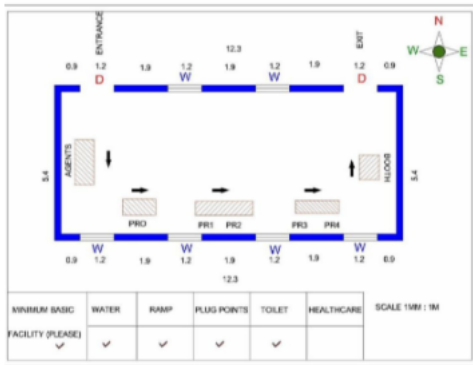

Nazri Naksha

Google Map View

Polling Station Building Front View

Polling Station Front View

Cad View

Key MAP View