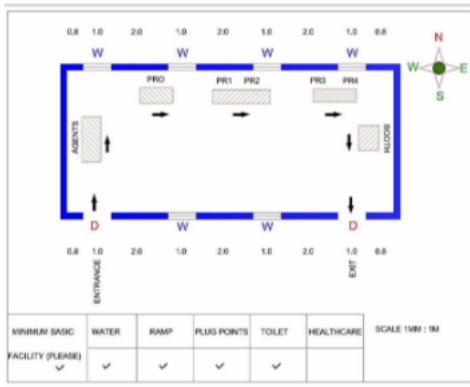

Nazri Naksha

Google Map View

Polling Station Building Front View

Polling Station Front View

Cad View

Key MAP View