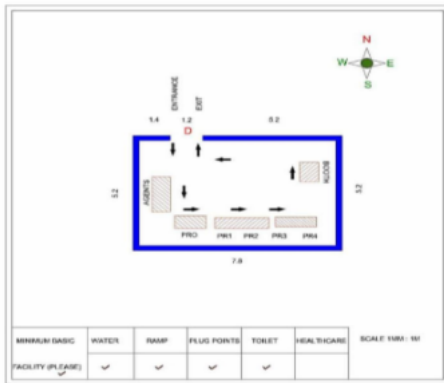

Nazri Naksha

Google Map View

Polling Station Building Front View

Polling Station Front View

Cad View

Key MAP View