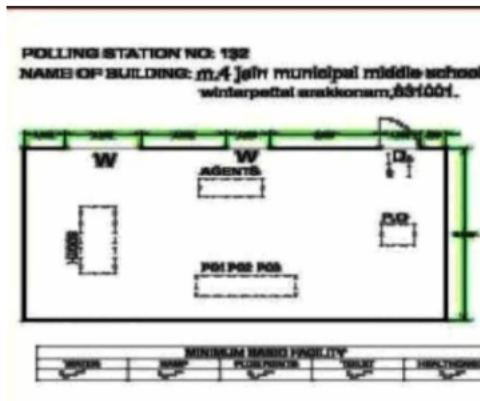

Nazri Naksha

Google Map View

Cad View