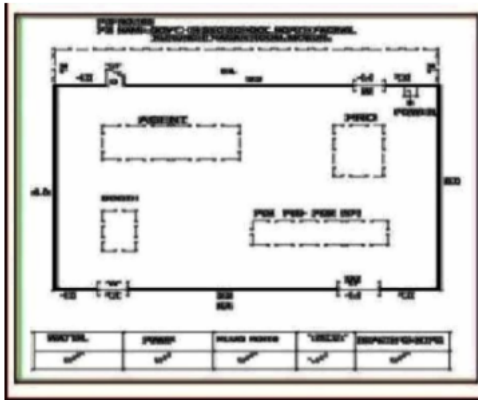

Nazri Naksha

Google Map View

Polling Station Building Front View

Polling Station Front View

Cad View

Key MAP View