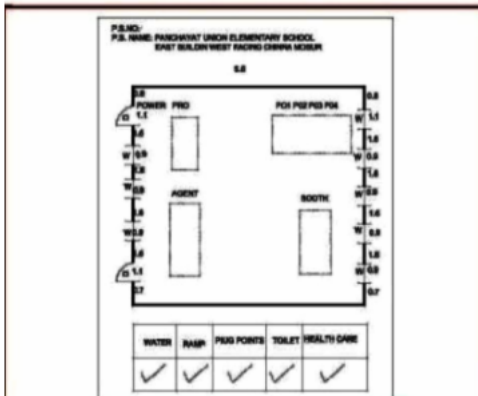

Nazri Naksha

Google Map View

Polling Station Building Front View

Polling Station Front View

Cad View

Key MAP View