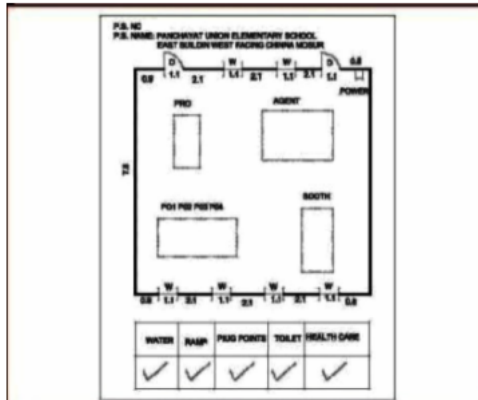

Nazri Naksha

Google Map View

Polling Station Building Front View

Polling Station Front View

Cad View

Key MAP View