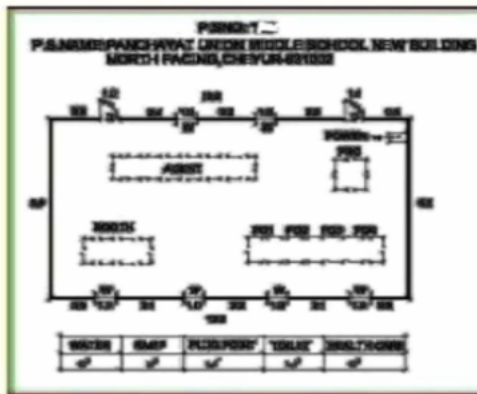

Nazri Naksha

Google Map View

Polling Station Building Front View

Polling Station Front View

Cad View

Key MAP View