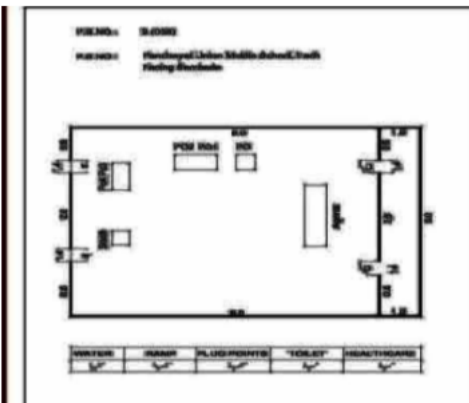

Nazri Naksha

Google Map View

Cad View