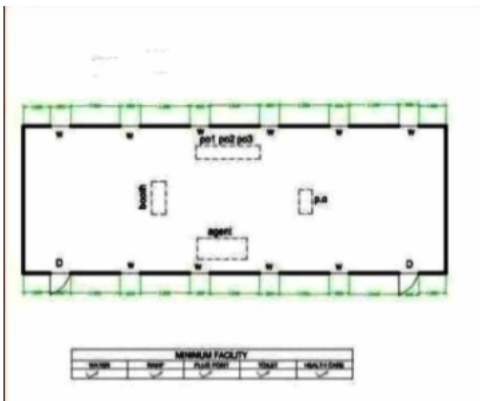

Nazri Naksha

Google Map View

Cad View