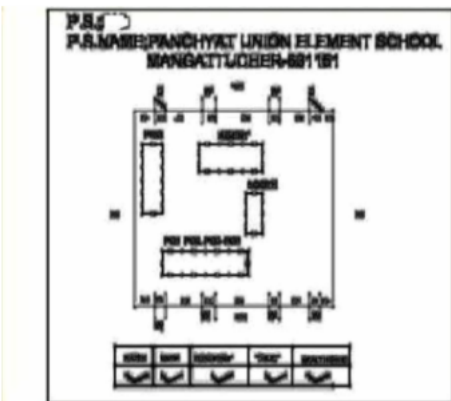

Nazri Naksha

Google Map View

Cad View