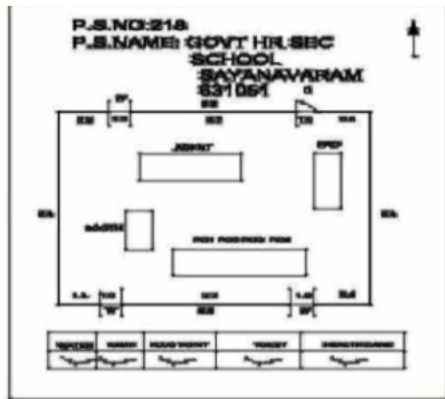

Nazri Naksha

Google Map View

Polling Station Building Front View

Polling Station Front View

Cad View

Key MAP View