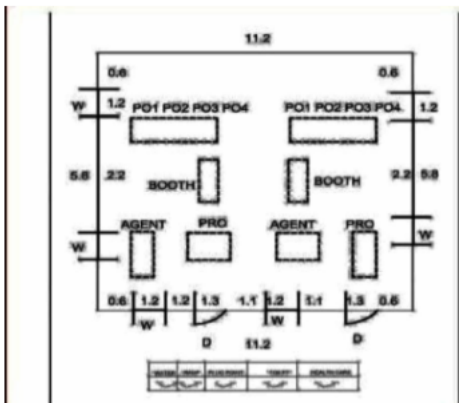

Nazri Naksha

Google Map View

Cad View