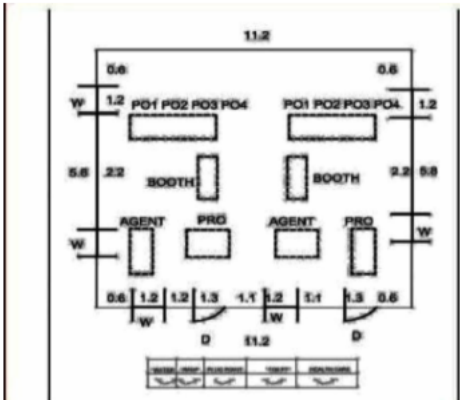

Nazri Naksha

Google Map View

Cad View