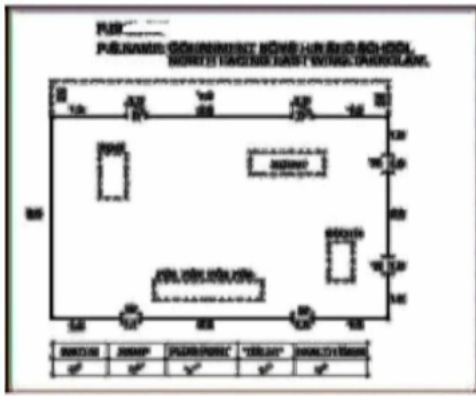

Nazri Naksha

Google Map View

Polling Station Building Front View

Polling Station Front View

Cad View

Key MAP View