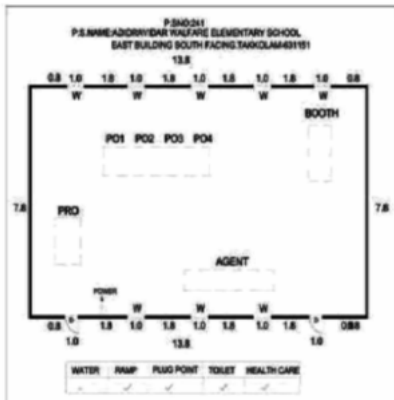

Nazri Naksha

Google Map View

Polling Station Building Front View

Polling Station Front View

Cad View

Key MAP View