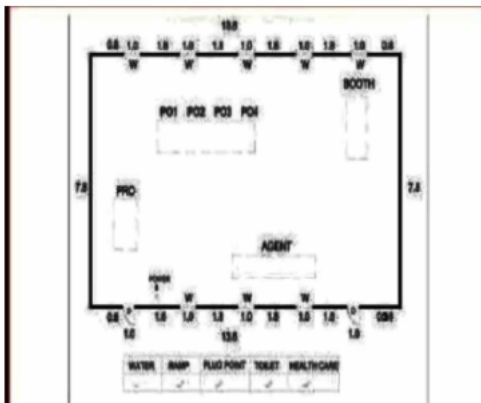

Nazri Naksha

Google Map View

Polling Station Building Front View

Polling Station Front View

Cad View

Key MAP View