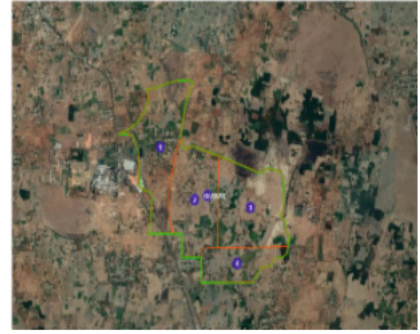

Nazri Naksha

Google Map View