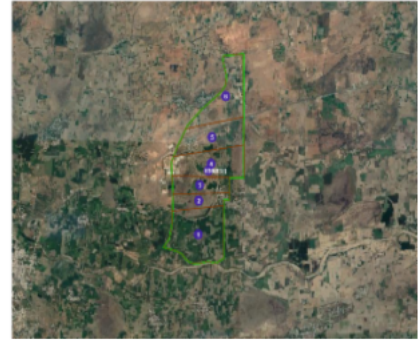

Nazri Naksha

Google Map View