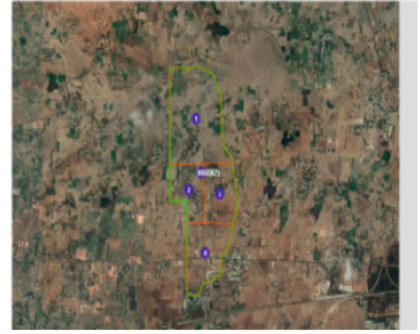

Nazri Naksha

Google Map View