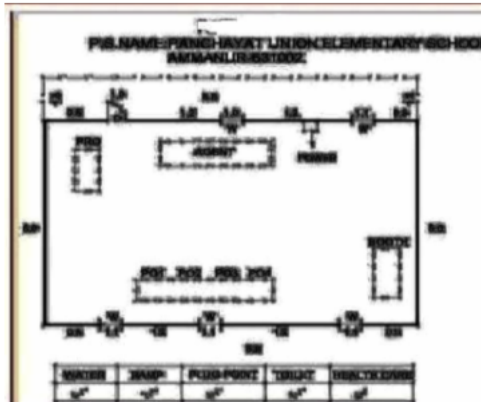

Nazri Naksha

Google Map View

Polling Station Building Front View

Polling Station Front View

Cad View

Key MAP View