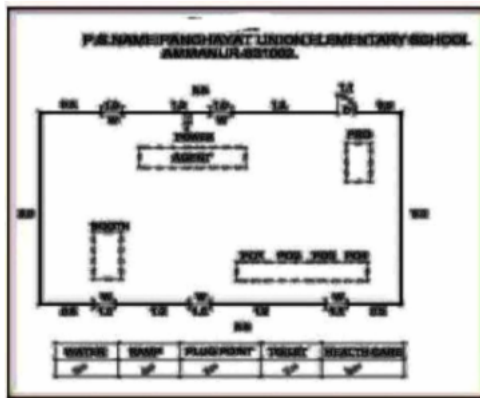

Nazri Naksha

Google Map View

Cad View