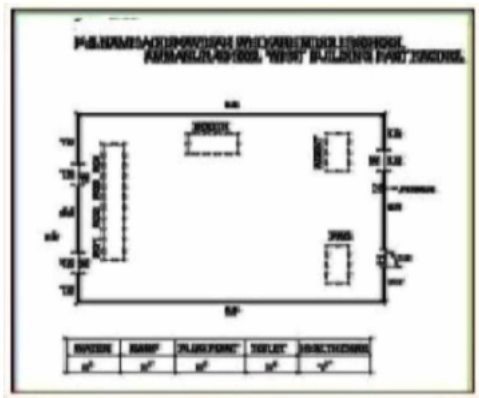

Nazri Naksha

Google Map View

Polling Station Building Front View

Polling Station Front View

Cad View

Key MAP View