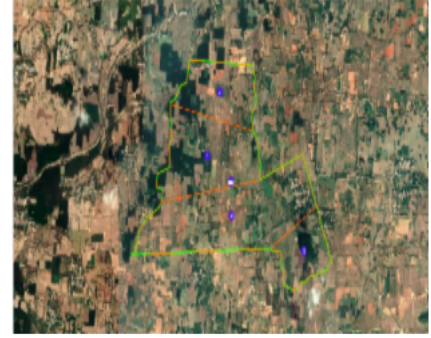

Nazri Naksha

Google Map View