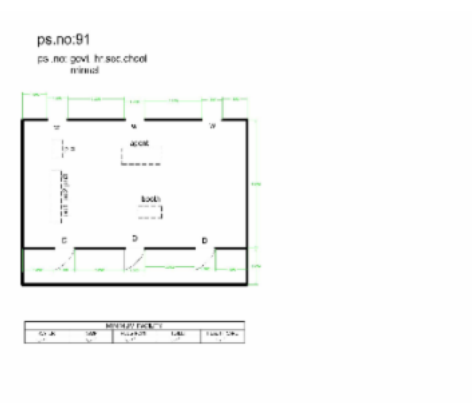

Nazri Naksha

Google Map View

Polling Station Building Front View

Polling Station Front View

Cad View

Key MAP View