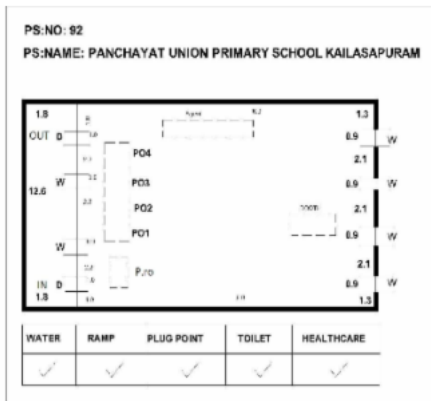

Nazri Naksha

Google Map View

Polling Station Building Front View

Polling Station Front View

Cad View

Key MAP View