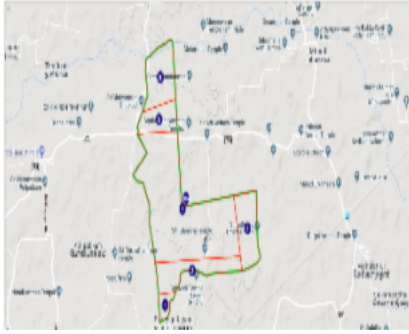

Nazri Naksha

Google Map View